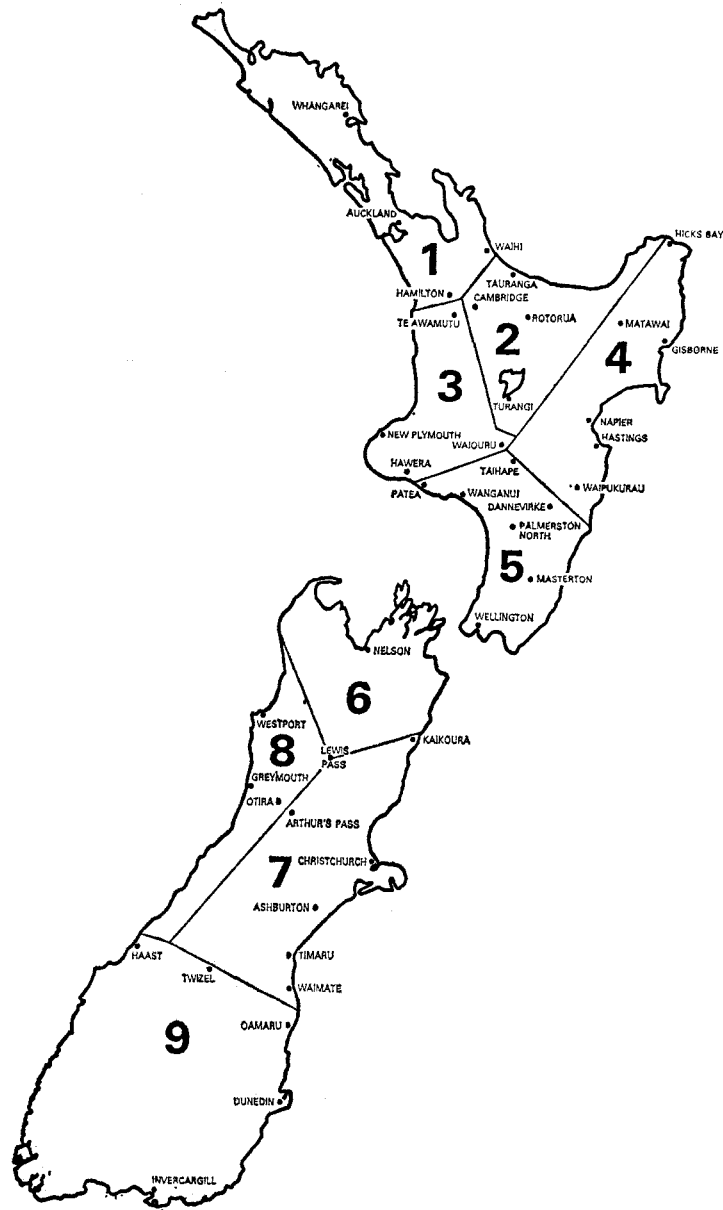

LUGGAGE, PARCELS, ETC.

DIAGRAM OF NORTH AND SOUTH ISLANDS SHOWING PARCELS ZONES

5. Storage—Parcels traffic not delivered within the periods indicated will be charged storage as follows:

	Day of Arrival and Seven Consecutive Days Thereafter	Per Week or Part of a Week Thereafter
Articles and packages conveyed at parcels rates, not otherwise specified.	Free	30c per package
Two or more articles or packages charged on grouped weight.	Free	Computed on total weight of each consignment at a rate of 40c per 50 kg or fraction of 50 kg